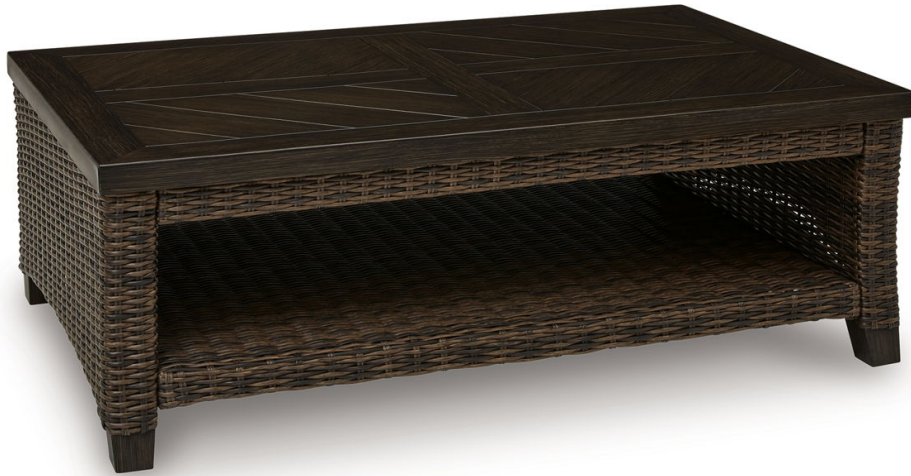

105 S 4th Street | Martins Ferry | OH 43935

(740) 633-2200

**Monterey Point**

SKU Number:

PCP760-701

**\$819.00**

Sale Price

Compare At

~~\$1,089.00~~

Dimensions : 48W X D X 16H

SHARE IT:    

Ashley Furniture PCP760-701 Monterey Point - Rectangular Cocktail Table - Dark Brown

Looking for that special spot to relax and entertain on your deck or patio? You'll love this outdoor table's beautiful texture of the resin wicker over a sturdy aluminum frame, which brings so much style and warmth to your outdoor space. And the multi-step, wood-look finish means you can spend more time chilling and less time w...