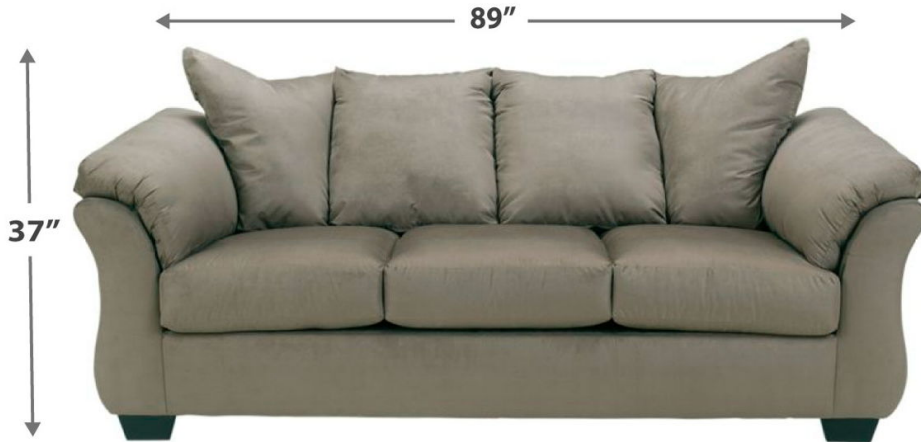

Height: **37"** Width: **89"** Depth: **38"** Weight: **126lbs**

Darcy

SKU Number:

7500538

\$569.00

Sale Price

Compare At

~~\$749.00~~

Dimensions : 87W X D X 37H

© Copyright Ashley Furniture Industries

SHARE IT:    

Ashley Furniture 7500538 Ashley Furniture 7500538 Darcy - Sofa - Cobblestone

Talk about fine lines and great curves. That's the beauty of this standout sofa made to suit your appreciation for clean, contemporary style. A striking flared frame, comfy pillow top armrests and an ultra-soft upholstery that holds up to everyday living complete this fashion statement.