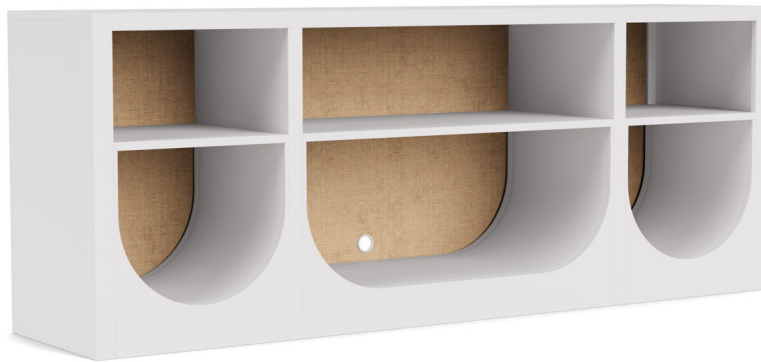

**\$1,979.00**

Dimensions : 78W X 78D X 30H

SHARE IT:

Riverside Furniture 30740 Rosalie - Media Console - White Caps / Hemlock

Rosalie Media Console

**SPRING SALE** 36 Months Interest Free + Free Delivery & Setup + Free Removal Of Old \*Certain Restrictions Apply