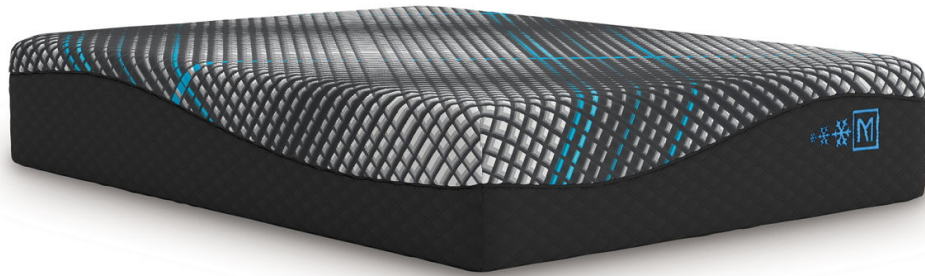

105 S 4th Street | Martins Ferry | OH 43935

(740) 633-2200

Millennium 2.0 Hybrid 16 Inch

SKU Number:

M31441

\$1,519.00

Sale Price

Compare At

~~\$2,019.00~~

Dimensions : 76W X 79.5D X 16H

SHARE IT: [f](#) [p](#) [t](#) [in](#)

Sierra Sleep® by Ashley M31441 Millennium 2.0 Hybrid 16 Inch - King Mattress - Black

Discover the luxury of this hybrid king mattress. Temperature-regulating material in the stretch knit cover keeps you at a comfortable temperature all night long. Its high-density gel memory foam and body contouring foam provide firmness and restorative support. The premium pressure-sensitive NanoCoil unit and individually wrap...