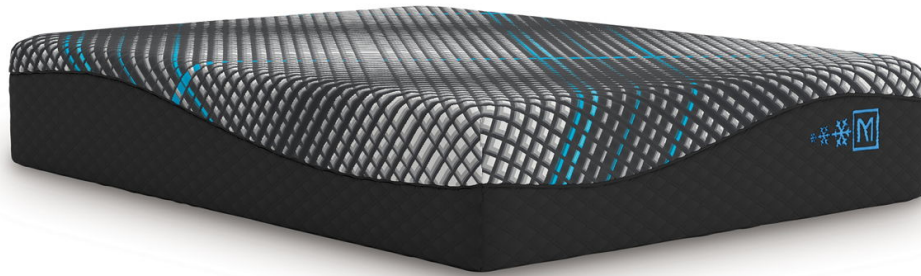

📍 105 S 4th Street | Martins Ferry | OH 43935

☎ (740) 633-2200

Millennium 2.0 Hybrid 16 Inch

SKU Number:

M31431

\$1,279.00

Sale Price

Compare At

\$1,699.00

Dimensions : 60W X 79.5D X 16H

SHARE IT: [f](#) [p](#) [t](#) [in](#)

Sierra Sleep® by Ashley M31431 Millennium 2.0 Hybrid 16 Inch - Queen Mattress - Black

Discover the luxury of this hybrid queen mattress. Temperature-regulating material in the stretch knit cover keeps you at a comfortable temperature all night long. Its high-density gel memory foam and body contouring foam provide firmness and restorative support. The premium pressure-sensitive NanoCoil unit and individually wra...