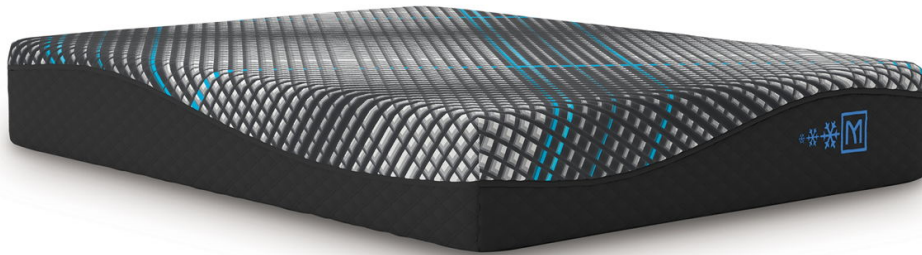

105 S 4th Street | Martins Ferry | OH 43935

(740) 633-2200

Millennium 2.0 Hybrid 14 Inch

SKU Number:

M31371

\$779.00

Sale Price

Compare At

~~\$1,039.00~~

Dimensions : 38W X 79.5D X 14H

SHARE IT: [f](#) [p](#) [t](#) [in](#)

Sierra Sleep® by Ashley M31371 Millennium 2.0 Hybrid 14 Inch - Twin XL Mattress - Black

Discover the luxury of this hybrid twin XL mattress. Temperature-regulating material in the stretch knit cover keeps you at a comfortable temperature all night long. Its gel memory foam and body contouring foam provide firmness and restorative support. The premium pressure-sensitive NanoCoil unit and individually wrapped coils...