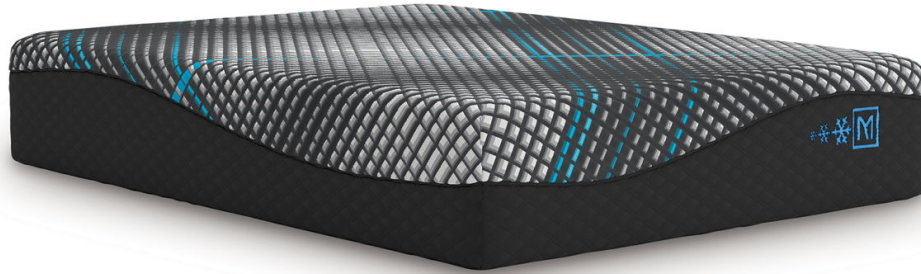

105 S 4th Street | Martins Ferry | OH 43935

(740) 633-2200

Millennium 2.0 Hybrid 16 Inch

SKU Number:

M31471

\$959.00

Sale Price

Compare At

~~\$1,279.00~~

Dimensions : 38W X 79.5D X 16H

SHARE IT:

Sierra Sleep® by Ashley M31471 Millennium 2.0 Hybrid 16 Inch - Twin XL Mattress - Black

Discover the luxury of this hybrid Twin XL mattress. Temperature-regulating material in the stretch knit cover keeps you at a comfortable temperature all night long. Its high-density gel memory foam and body contouring foam provide firmness and restorative support. The premium pressure-sensitive NanoCoil unit and individually w...