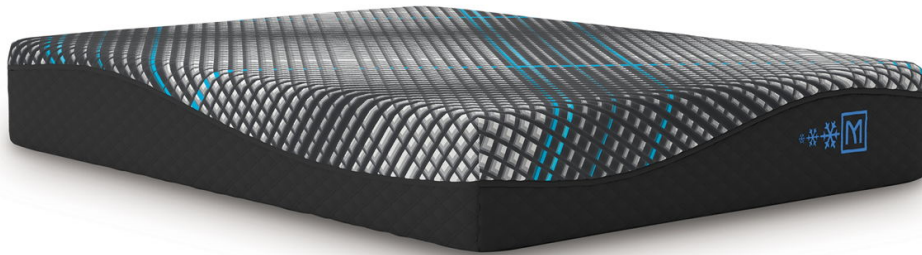

105 S 4th Street | Martins Ferry | OH 43935

(740) 633-2200

Millennium 2.0 Hybrid 14 Inch

SKU Number:

M31341

\$1,199.00

Sale Price

Compare At

\$1,599.00

Dimensions : 76W X 79.5D X 14H

SHARE IT:    

Sierra Sleep® by Ashley M31341 Millennium 2.0 Hybrid 14 Inch - King Mattress - Black

Discover the luxury of this hybrid king mattress. Temperature-regulating material in the stretch knit cover keeps you at a comfortable temperature all night long. Its gel memory foam and body contouring foam provide firmness and restorative support. The premium pressure-sensitive NanoCoil unit and individually wrapped coils hel...