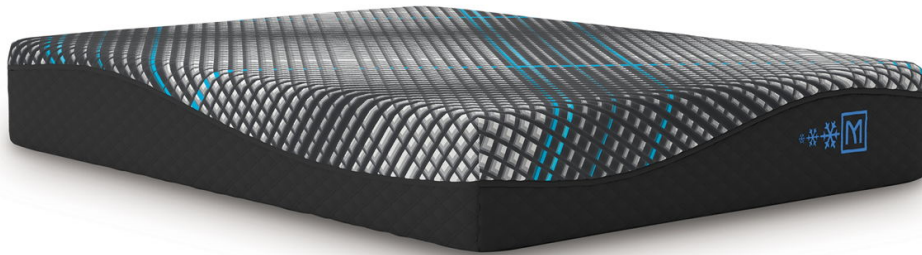

105 S 4th Street | Martins Ferry | OH 43935

(740) 633-2200

Millennium 2.0 Hybrid 14 Inch

SKU Number:

M31331

\$1,039.00

Sale Price

Compare At

~~\$1,389.00~~

Dimensions : 60W X 79.5D X 14H

SHARE IT:    

Sierra Sleep® by Ashley M31331 Millennium 2.0 Hybrid 14 Inch - Queen Mattress - Black

Discover the luxury of this hybrid queen mattress. Temperature-regulating material in the stretch knit cover keeps you at a comfortable temperature all night long. Its gel memory foam and body contouring foam provide firmness and restorative support. The premium pressure-sensitive NanoCoil unit and individually wrapped coils he...