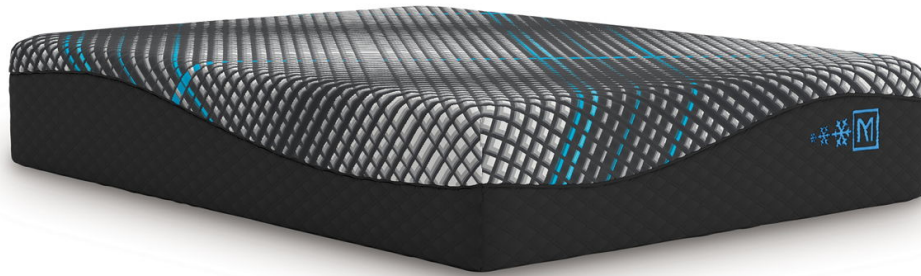

105 S 4th Street | Martins Ferry | OH 43935

(740) 633-2200

Millennium 2.0 Hybrid 16 Inch

SKU Number:

M31451

\$1,519.00

Sale Price

Compare At

~~\$2,019.00~~

Dimensions : 72W X 83.5D X 16H

SHARE IT:    

Sierra Sleep® by Ashley M31451 Millennium 2.0 Hybrid 16 Inch - California King Mattress - Black

Discover the luxury of this hybrid California king mattress. Temperature-regulating material in the stretch knit cover keeps you at a comfortable temperature all night long. Its high-density gel memory foam and body contouring foam provide firmness and restorative support. The premium pressure-sensitive NanoCoil unit and indivi...