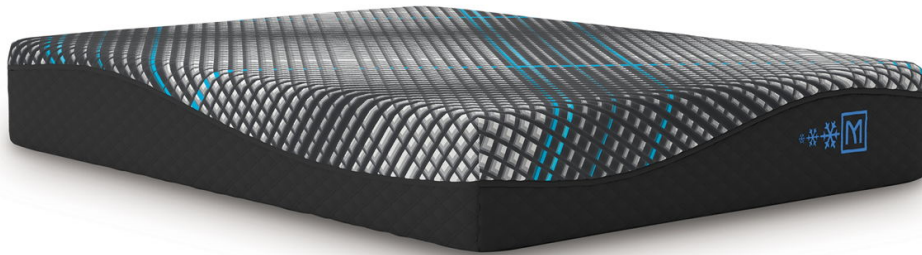

105 S 4th Street | Martins Ferry | OH 43935

(740) 633-2200

**Millennium 2.0 Hybrid 14 Inch**

SKU Number:

M31351

**\$1,199.00**

Sale Price

Compare At

**\$1,599.00**

Dimensions : 72W X 83.5D X 14H

SHARE IT:

Sierra Sleep® by Ashley M31351 Millennium 2.0 Hybrid 14 Inch - California King Mattress - Black

Discover the luxury of this hybrid California king mattress. Temperature-regulating material in the stretch knit cover keeps you at a comfortable temperature all night long. Its gel memory foam and body contouring foam provide firmness and restorative support. The premium pressure-sensitive NanoCoil unit and individually wrappe...