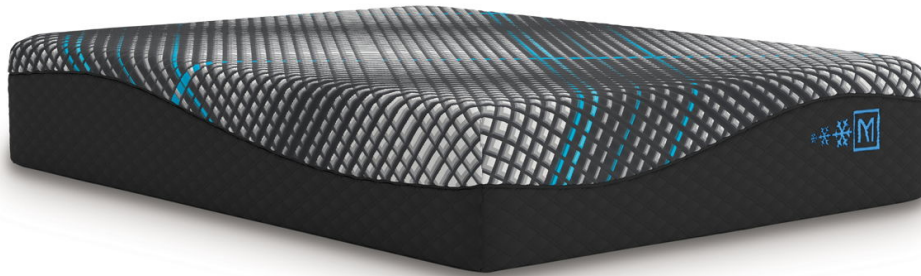

105 S 4th Street | Martins Ferry | OH 43935

(740) 633-2200

**Millennium 2.0 Foam 14 Inch**

SKU Number:

M31251

**\$1,109.00**

Sale Price

Compare At

~~\$1,469.00~~

Dimensions : 72W X 83.5D X 14H

SHARE IT:

Sierra Sleep® by Ashley M31251 Millennium 2.0 Foam 14 Inch - California King Mattress - Black

Discover the luxury of this memory foam California king mattress. Temperature-regulating material in the stretch knit cover keeps you at a comfortable temperature all night long. Gel memory foam and high-density support foam conform to your body, delivering pressure relief and comfort. And a green tea-infused support foam base...