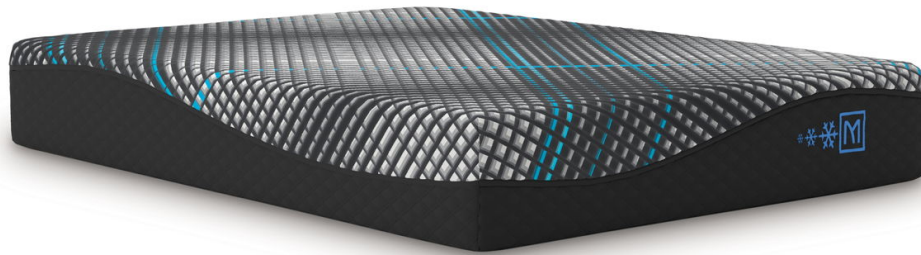

105 S 4th Street | Martins Ferry | OH 43935

(740) 633-2200

**Millennium 2.0 Foam 12 Inch**

SKU Number:

M31171

**\$559.00**

Sale Price

Compare At

**\$739.00**

Dimensions : 38W X 79.5D X 12H

SHARE IT:    

Sierra Sleep® by Ashley M31171 Millennium 2.0 Foam 12 Inch - Twin XL Mattress - Black

Discover the luxury of this memory foam twin XL mattress. Temperature-regulating material in the stretch knit cover keeps you at a comfortable temperature all night long. Gel memory foam and high-density support foam conform to your body, delivering pressure relief and comfort. And a green tea-infused support foam base provides...