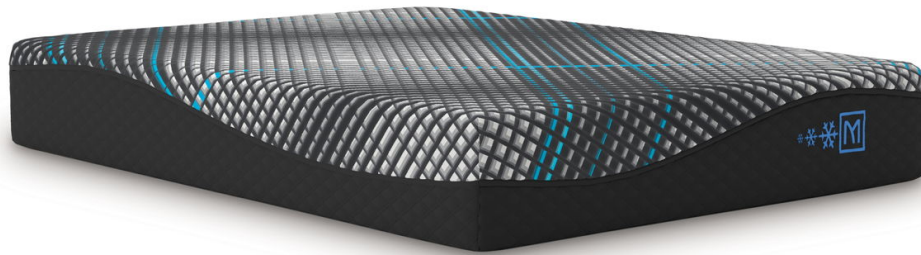

105 S 4th Street | Martins Ferry | OH 43935

(740) 633-2200

Millennium 2.0 Foam 12 Inch

SKU Number:

M31151

\$859.00

Sale Price

Compare At

\$1,139.00

Dimensions : 72W X 83.5D X 12H

SHARE IT:

Sierra Sleep® by Ashley M31151 Millennium 2.0 Foam 12 Inch - California King Mattress - Black

Discover the luxury of this memory foam California king mattress. Temperature-regulating material in the stretch knit cover keeps you at a comfortable temperature all night long. Gel memory foam and high-density support foam conform to your body, delivering pressure relief and comfort. And a green tea-infused support foam base...