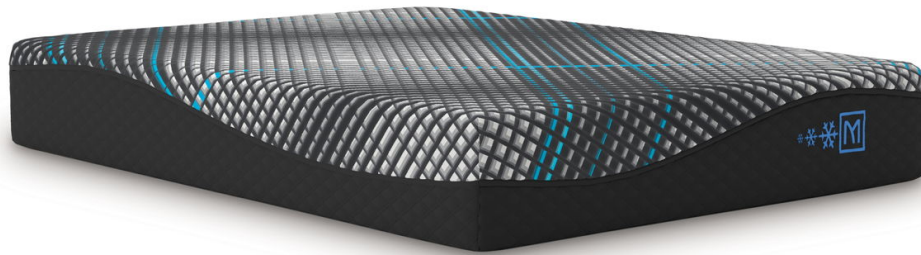

105 S 4th Street | Martins Ferry | OH 43935

(740) 633-2200

Millennium 2.0 Foam 12 Inch

SKU Number:

M31131

\$759.00

Sale Price

Compare At

\$1,019.00

Dimensions : 60W X 79.5D X 12H

SHARE IT: [f](#) [p](#) [t](#) [in](#)

Sierra Sleep® by Ashley M31131 Millennium 2.0 Foam 12 Inch - Queen Mattress - Black

Discover the luxury of this memory foam queen mattress. Temperature-regulating material in the stretch knit cover keeps you at a comfortable temperature all night long. Gel memory foam and high-density support foam conform to your body, delivering pressure relief and comfort. And a green tea-infused support foam base provides e...