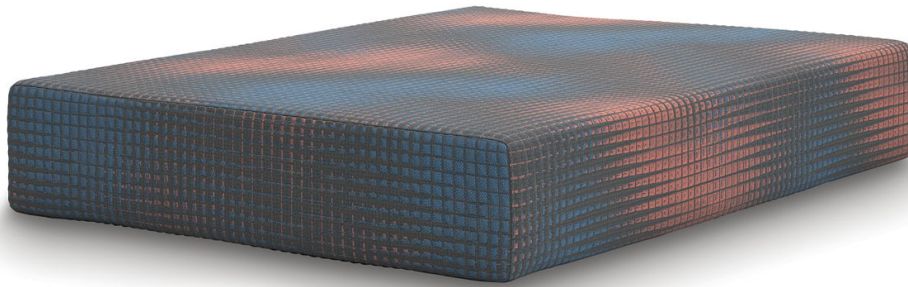

📍 105 S 4th Street | Martins Ferry | OH 43935

☎ (740) 633-2200

**13 Inch Hybrid Hot Buy**

SKU Number:

M20751

**\$819.00**

Sale Price

Compare At

~~\$1,089.00~~

Dimensions : 72W X 83.5D X 13H

SHARE IT: [f](#) [p](#) [t](#) [in](#)

Sierra Sleep® by Ashley M20751 13 Inch Hybrid Hot Buy - California King Mattress - Multi

With this hybrid California king mattress, you have endless possibilities for restful sleep. Feel the support of a truly traditional coil mattress which contours to your body for a comforting feel. High-density foam provides the firmness you love. Convoluted comfort foam provides added air flow, keeping you cool and comfortable...