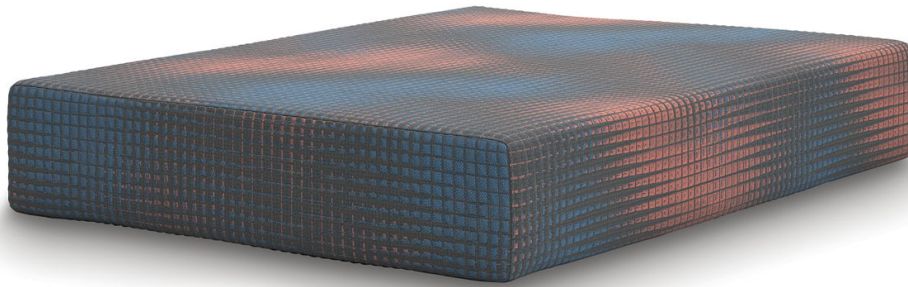

📍 105 S 4th Street | Martins Ferry | OH 43935

☎ (740) 633-2200

13 Inch Hybrid Hot Buy

Sku Number:

M20741

\$819.00

Sale Price

Compare At

~~\$1,089.00~~

Dimensions : 76W X 79.5D X 13H

SHARE IT:    

Sierra Sleep® by Ashley M20741 13 Inch Hybrid Hot Buy - King Mattress - Multi

With this hybrid king mattress, you have endless possibilities for restful sleep. Feel the support of a truly traditional coil mattress which contours to your body for a comforting feel. High-density foam provides the firmness you love. Convoluted comfort foam provides added air flow, keeping you cool and comfortable while alle...