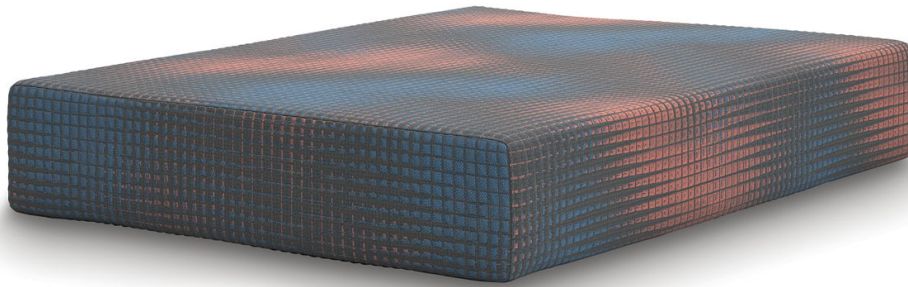

📍 105 S 4th Street | Martins Ferry | OH 43935

☎ (740) 633-2200

13 Inch Hybrid Hot Buy

SKU Number:

M20731

\$679.00

Sale Price

Compare At

~~\$909.00~~

Dimensions : 60W X 79.5D X 13H

SHARE IT: [f](#) [p](#) [t](#) [in](#)

Sierra Sleep® by Ashley M20731 13 Inch Hybrid Hot Buy - Queen Mattress - Multi

With this hybrid queen mattress, you have endless possibilities for restful sleep. Feel the support of a truly traditional coil mattress which contours to your body for a comforting feel. High-density foam provides the firmness you love. Convoluted comfort foam provides added air flow, keeping you cool and comfortable while all...