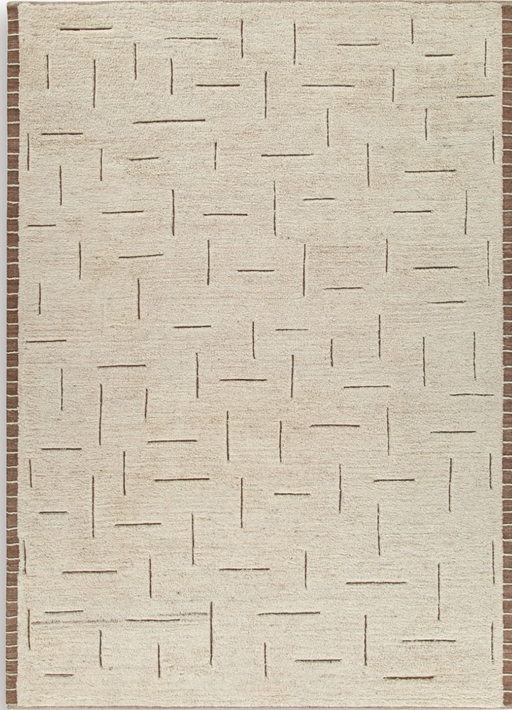

📍 105 S 4th Street | Martins Ferry | OH 43935

☎ (740) 633-2200

Clayman

Sku Number:

R408340

\$1,209.00

Sale Price

Compare At

~~\$1,609.00~~

Dimensions : 108W X 144D X 0.39H

SHARE IT:

Signature Design by Ashley® R408340 Clayman - 9' x 12' Rug - Beige / Brown

An eye-catching centerpiece in any room. Hand woven with wool, this area rug's high-low texture and plush pile are a real treat for your feet. And the beige and brown geometric design is just what your floor has been waiting for. Product Features Made with wool Hand woven high-low pile 10mm pile Backed with cotton Spot clean only Rug...