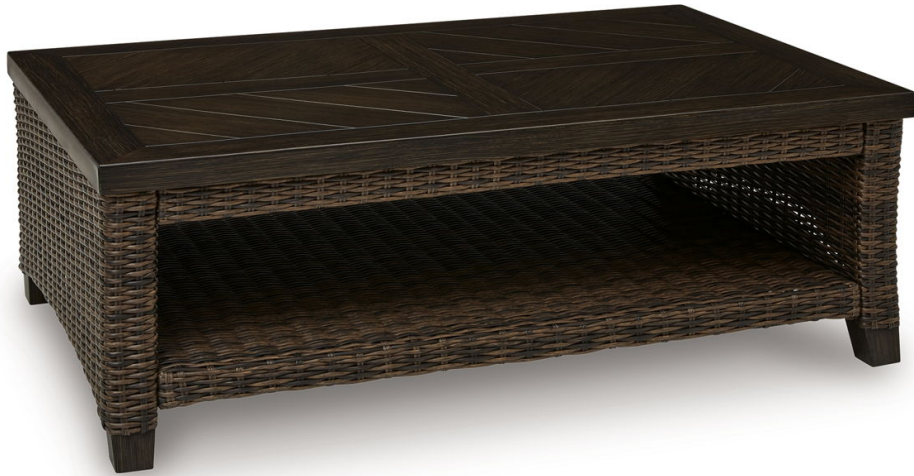

📍 105 S 4th Street | Martins Ferry | OH 43935

☎ (740) 633-2200

**Monterey Point**

SKU Number:

PCP760-701

**\$829.00**

Sale Price

Compare At

~~\$1,109.00~~

Dimensions : 48W X 30D X 16H

SHARE IT:

Signature Design by Ashley® PCP760-701 Monterey Point - Rectangular Cocktail Table - Dark Brown

Looking for that special spot to relax and entertain on your deck or patio? Then you'll love this outdoor coffee table. With beautifully textured resin wicker over a sturdy aluminum frame, it brings so much style and warmth to your outdoor space. And the hand-brushed, wood-look finish means you can spend less time worrying and...