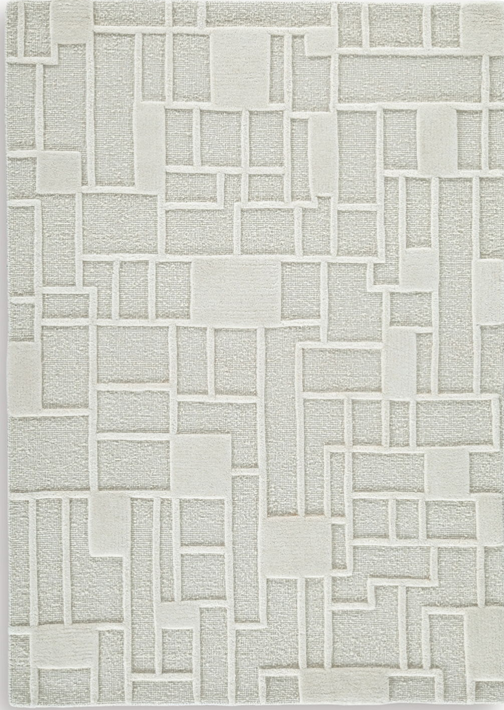

📍 105 S 4th Street | Martins Ferry | OH 43935

☎ (740) 633-2200

Empriss

Sku Number:

R407622

\$279.00

Sale Price

Compare At

~~\$379.00~~

Dimensions : 60.5W X 83.75D X 0.75H

SHARE IT:

Signature Design by Ashley® R407622 Empriss - 5' x 7' Rug - Ivory

Designed for a more laid-back sense of style, this area rug serves up a subtly striking geometric motif. Hand woven and tufted in a high-low pile teeming with depth and dimension, its understated neutral palette gives it versatility for a natural blend with your decor. Product Features Made with wool/cotton blend Hand woven and tu...