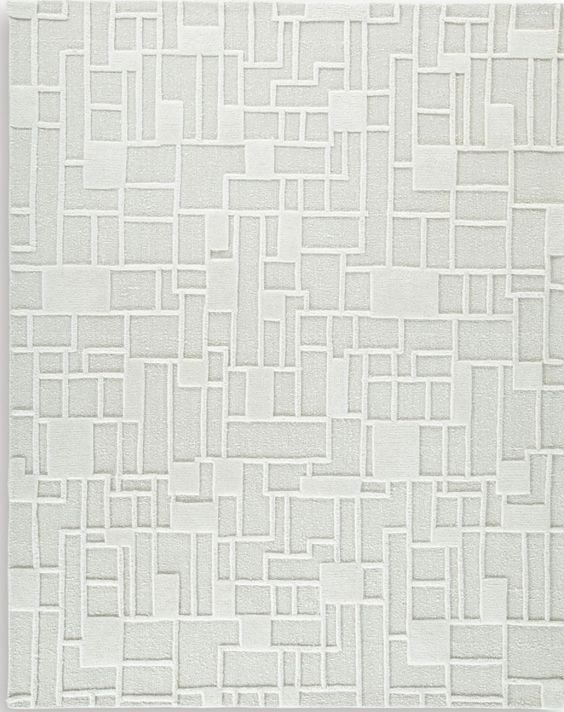

Empriss

Sku Number:

R407621

$589.00

Sale Price

Compare At

~~$779.00~~

Dimensions : 92W X 117D X 0.75H

SHARE IT:

Signature Design by Ashley® R407621 Empriss - 8' x 10' Rug - Ivory

Designed for a more laid-back sense of style, this area rug serves up a subtly striking geometric motif. It's hand woven and tufted in a high-low pile teeming with depth and dimension. The rug's understated neutral palette gives it versatility for a natural blend with your decor. Product Features Made with wool/cotton blend Hand w...

SPRING SALE 36 Months Interest Free + Free Delivery & Setup + Free Removal Of Old *Certain Restrictions Apply

Save An **Extra 10%** For Cash or Check Purchases!*

30% Deposit: Cash, Check or Credit Card / Balance: Cash or Check

or

Take Up To 2 Years On Your **Synchrony Home™** Card.*

*Mattress/Bedding Products/Clearance Items Excluded

*See Store For Additional Details or Excluded Items

Visit Us Online

ShopCarolinaFurniture.com

Store Hours

Mondays & Fridays
9:30 AM - 8:00 PM

Daily & Saturdays
9:30 AM - 5:00 PM