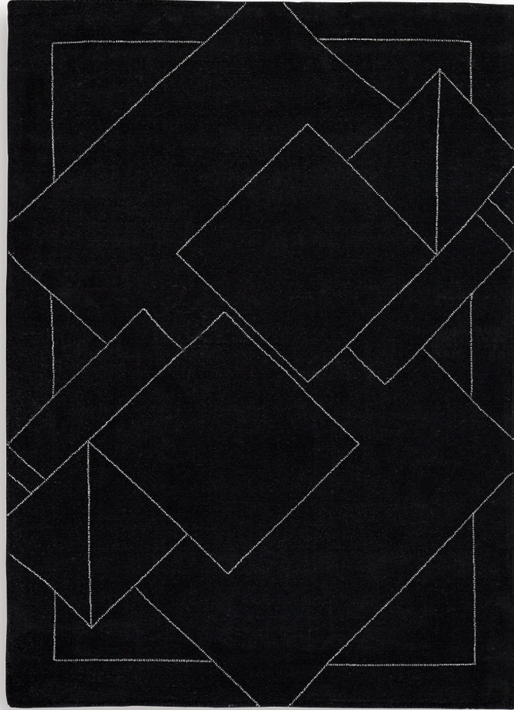

105 S 4th Street | Martins Ferry | OH 43935

(740) 633-2200

Marav

SKU Number:

R407532

\$279.00

Sale Price

Compare At

~~\$379.00~~

Dimensions : 62.38W X 83.75D X 0.63H

SHARE IT:

Signature Design by Ashley® R407532 Marav - 5' x 7' Rug - Black / White

Appeal to your modern sensibilities. Beautifully hand tufted in a striking black and white palette, this area rug adds a welcome touch of sophisticated style to your space. Its geometric pattern elevates your decor with subtle visual intrigue. Product Features Made of wool Hand tufted 4mm pile Backed with cotton Due to the handcraft...