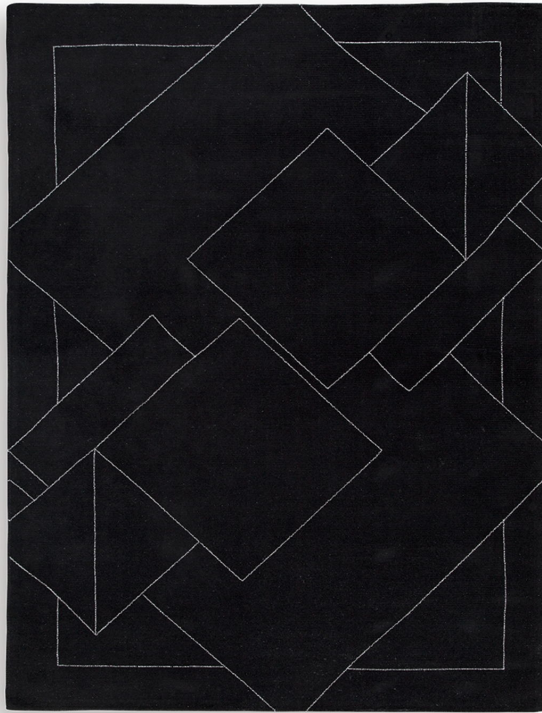

Marav

Sku Number:

R407531

$619.00

Sale Price

Compare At

~~$819.00~~

Dimensions : 93.5W X 117.5D X 0.63H

SHARE IT:

Signature Design by Ashley® R407531 Marav - 8' x 10' Rug - Black / White

Appeal to your modern sensibilities. Beautifully hand tufted in a striking black and white palette, this area rug adds a welcome touch of sophisticated style to your space. Its geometric pattern elevates your decor with subtle visual intrigue. Product Features Made of wool Hand tufted 4mm pile Backed with cotton Due to the handcraft...

SPRING SALE 36 Months Interest Free + Free Delivery & Setup + Free Removal Of Old *Certain Restrictions Apply

Save An **Extra 10%** For Cash or Check Purchases!*

30% Deposit: Cash, Check or Credit Card / Balance: Cash or Check

or

Take Up To 2 Years On Your **Synchrony Home™** Card.*

*Mattress/Bedding Products/Clearance Items Excluded

*See Store For Additional Details or Excluded Items

Visit Us Online

ShopCarolinaFurniture.com

Store Hours

Mondays & Fridays
9:30 AM - 8:00 PM

Daily & Saturdays
9:30 AM - 5:00 PM