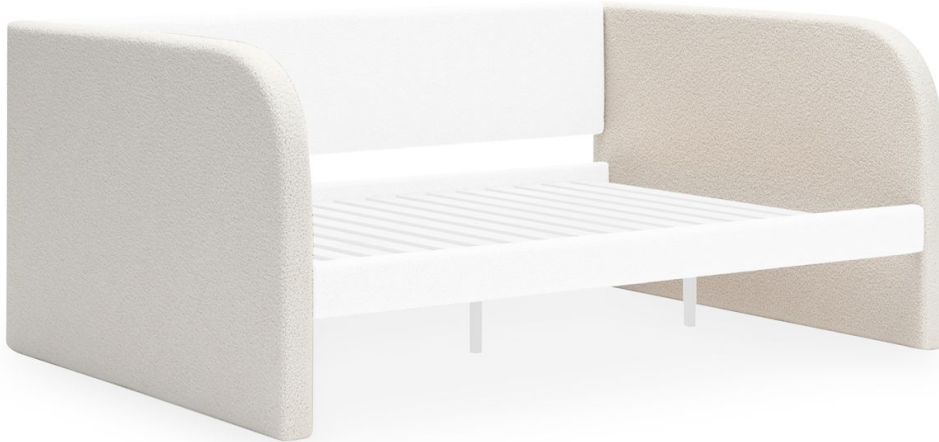

📍 105 S 4th Street | Martins Ferry | OH 43935

☎ (740) 633-2200

Arloster

SKU Number:
PCB1566-182

\$141.04

Sale Price

The highlighted component is for the
Full Upholstered Daybed Side Panels Only
and not the entire bed.

Dimensions : 82.76W X 58.43D X 35H

SHARE IT:    

Signature Design by Ashley® PCB1566-182 Arloster - Full Upholstered Daybed Side Panels - White

This set of full upholstered daybed side panels is made with engineered wood (MDF/particleboard/plywood) and polyester upholstery. Pairs with other items in the series to make a bed kit. Additional Dimensions Assembled full bed: 0" Product Features Compatible with other B1566 items, sold separately