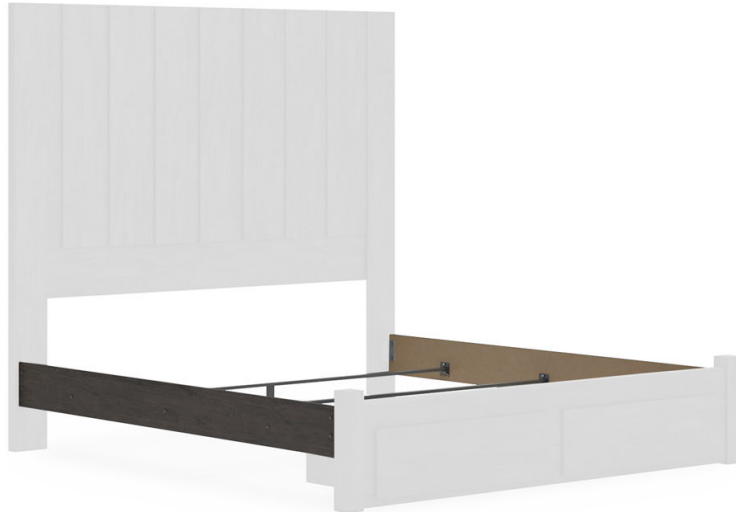

📍 105 S 4th Street | Martins Ferry | OH 43935

☎ (740) 633-2200

The highlighted component is for the **King Bed Rails Only** and not the entire bed.

**Fraluna**

Sku Number:

PCB3370-97

**\$49.11**

Sale Price

Dimensions : 78.78W X 82.44D X 14.29H

SHARE IT:    

Signature Design by Ashley® PCB3370-97 Fraluna - King Bed Rails - Charcoal

This set of king bed rails is made with engineered wood (MDF/particleboard/plywood) and decorative laminate. Pairs with other items in the series to make a bed kit. Additional Dimensions Assembled king bed: 0" Rail to floor: 7.13" Product Features Compatible with other B3370 items, sold separately