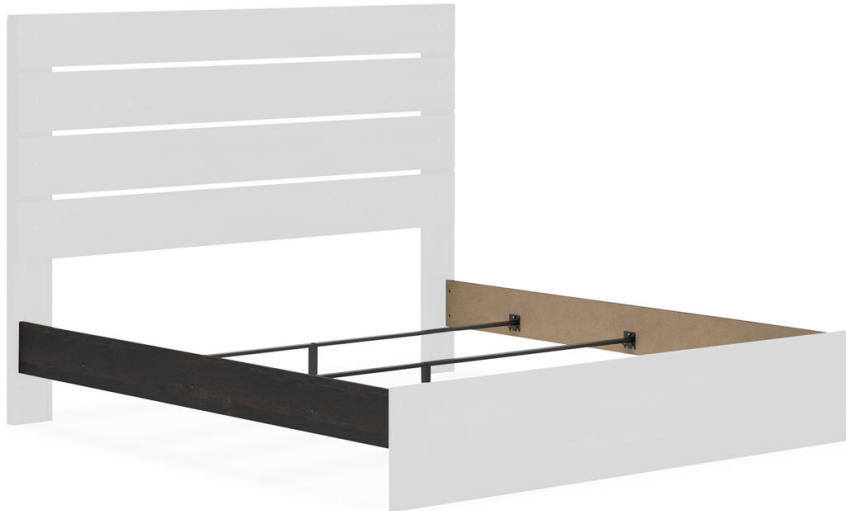

📍 105 S 4th Street | Martins Ferry | OH 43935

☎ (740) 633-2200

The highlighted component is for the **King Panel Rails Only** and not the entire bed.

Hollivern

Sku Number:

PCB2108-97

\$55.96

Sale Price

Dimensions : 78.5W X 81.89D X 14.29H

SHARE IT:

Signature Design by Ashley® PCB2108-97 Hollivern - King Panel Rails - Dark Gray

This set of king panel rails is made with engineered wood (MDF/particleboard/plywood) and decorative laminate. Pairs with other items in the series to make a bed kit. Additional Dimensions Assembled king bed: 0" Rail to floor: 7.25" Product Features Compatible with other B2108 items, sold separately