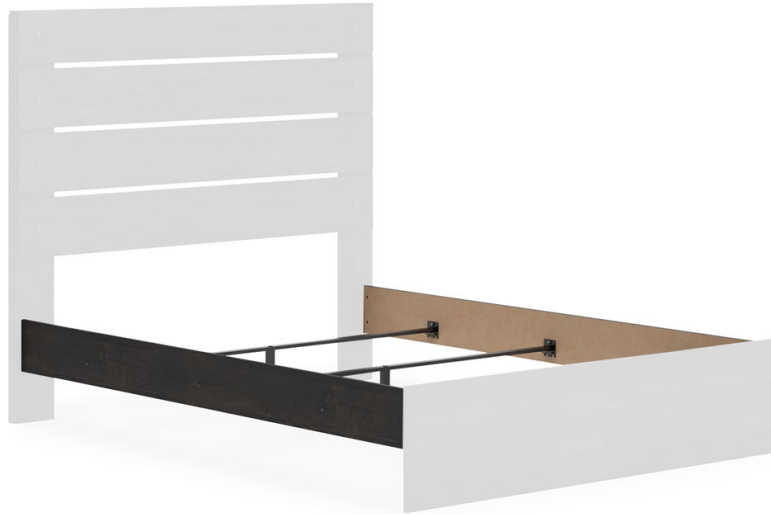

📍 105 S 4th Street | Martins Ferry | OH 43935

☎ (740) 633-2200

The highlighted component is for the **Queen Panel Rails Only** and not the entire bed.

Hollivern

Sku Number:

PCB2108-96

\$39.40

Sale Price

Dimensions : 62.01W X 81.89D X 14.29H

SHARE IT:

Signature Design by Ashley® PCB2108-96 Hollivern - Queen Panel Rails - Dark Gray

This set of queen panel rails is made with engineered wood (MDF/particleboard/plywood) and decorative laminate. Pairs with other items in the series to make a bed kit. Additional Dimensions Assembled queen bed: 0" Rail to floor: 7.25" Product Features Compatible with other B2108 items, sold separately