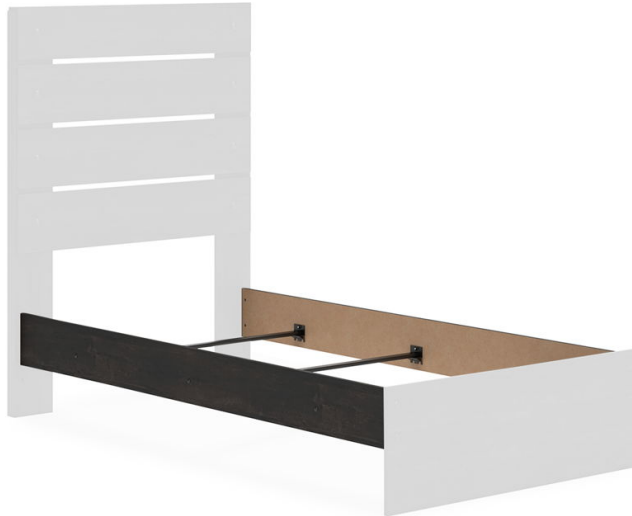

📍 105 S 4th Street | Martins Ferry | OH 43935

☎ (740) 633-2200

The highlighted component is for the  
**Twin Panel Rails Only**  
and not the entire bed.

**Hollivern**

SKU Number:

PCB2108-83

**\$32.55**

Sale Price

Dimensions : 40W X 76.77D X 14.29H

SHARE IT:    

Signature Design by Ashley® PCB2108-83 Hollivern - Twin Panel Rails - Dark Gray

This set of twin panel rails is made with engineered wood (MDF/particleboard/plywood) and decorative laminate. Pairs with other items in the series to make a bed kit. Additional Dimensions Assembled twin bed: 0" Rail to floor: 7.25" Product Features Compatible with other B2108 items, sold separately