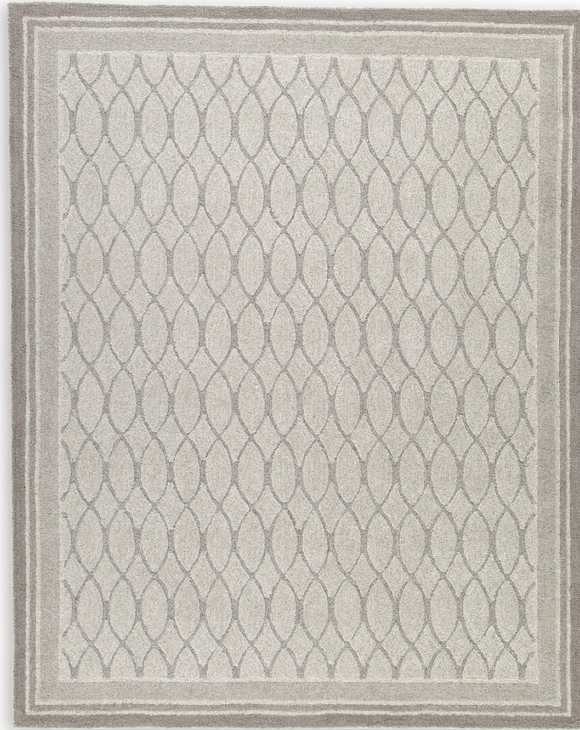

105 S 4th Street | Martins Ferry | OH 43935

(740) 633-2200

**Wimney**

SKU Number:

R407281

**\$669.00**

Sale Price

Compare At

~~\$889.00~~

Dimensions : 97.5W X 121.75D X 0.5H

SHARE IT:    

Signature Design by Ashley® R407281 Wimney - 8' x 10' Rug - Gray

Experience traditional style made modern. Beautifully crafted with wool, this rug creates a soft, textured feel underfoot. What's more, its muted pattern and hues are versatile enough to accommodate seasonal updates while also providing the perfect year-round base. Product Features Made with wool Table tufted 10mm pile Backed with c...