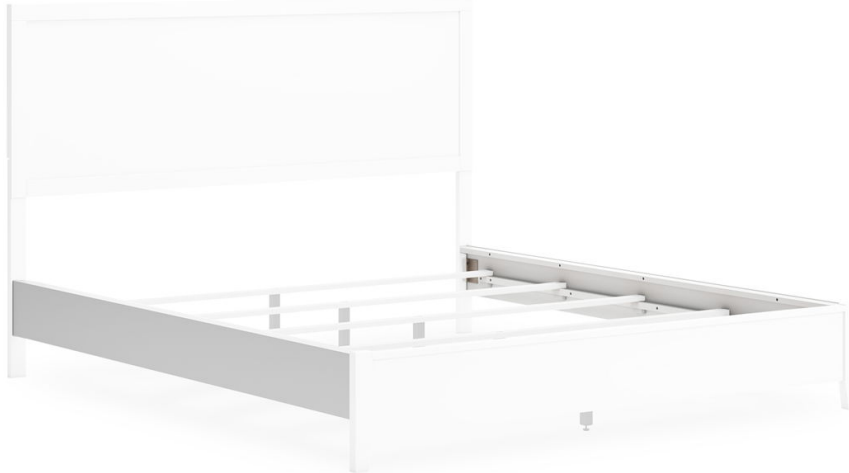

105 S 4th Street | Martins Ferry | OH 43935

(740) 633-2200

The highlighted component is for the California King Panel Rails Only and not the entire bed.

Binterglen

SKU Number: B427-94

\$45.68

Sale Price

Dimensions : 78.25W X 85.13D X 13.5H

Signature Design by Ashley® B427-94 Binterglen - California King Panel Rails - White

This set of California king panel bed rails is made with hardwood solids, okoume veneer and MDF substrates. Pairs with other items in the series to make a bed kit. Additional Dimensions Assembled cal king bed: 0" Rail to floor: 5.75" Rail width: 73" Product Features Compatible with other B427 items, sold separately