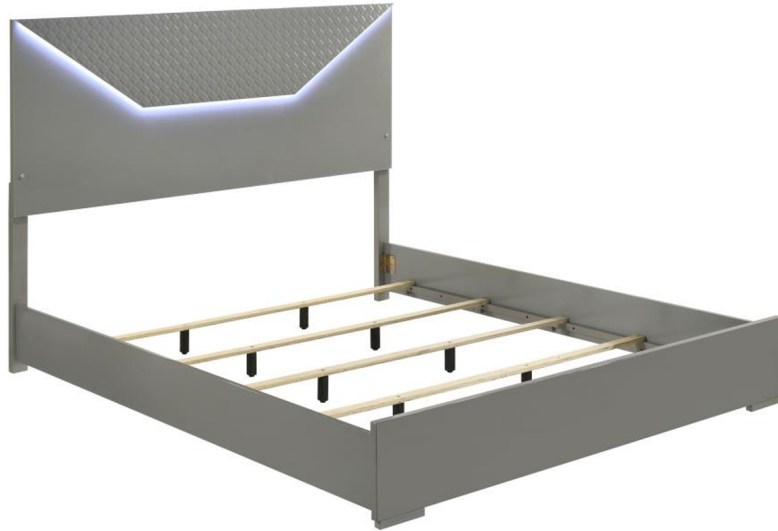

105 S 4th Street | Martins Ferry | OH 43935

(740) 633-2200

Ives

SKU Number:

224971KEB2

\$50.00

Sale Price

Dimensions : 0W X 0D X 0H

SHARE IT:

Coaster Fine Furniture 224971KEB2 Ives - King Side Rails & Slats, Box 2 of 2 - Gray High Gloss

Transform your bedroom with this luxurious bed, featuring a true polyurethane high gloss finish that exudes contemporary Italian elegance. The headboard showcases a stunning 3-dimensional diamond tile emboss, adding texture and a sleek, modern touch. With integrated touch LED lighting, this bed provides a warm, ambient glow, pe...