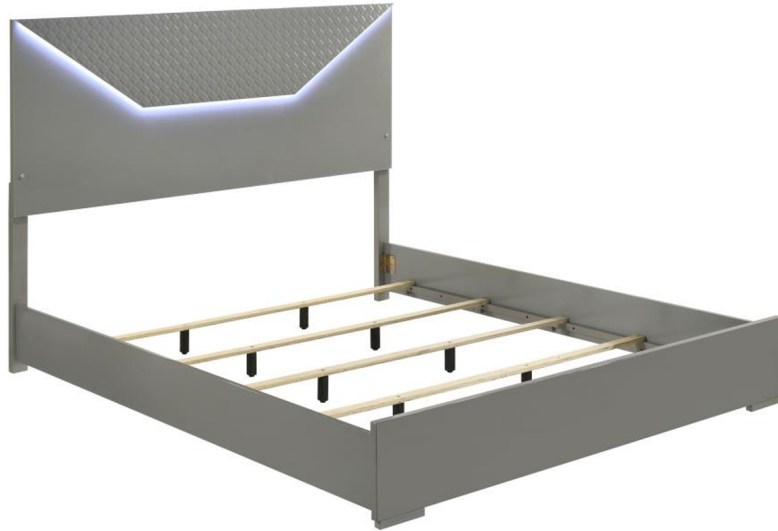

105 S 4th Street | Martins Ferry | OH 43935

(740) 633-2200

Ives

Sku Number:

224971KEB1

\$255.00

Sale Price

Dimensions : 0W X 0D X 0H

SHARE IT:

Coaster Fine Furniture 224971KEB1 Ives - King Headboard & Footboard, Box 1 of 2 - Gray High Gloss

Transform your bedroom with this luxurious bed, featuring a true polyurethane high gloss finish that exudes contemporary Italian elegance. The headboard showcases a stunning 3-dimensional diamond tile emboss, adding texture and a sleek, modern touch. With integrated touch LED lighting, this bed provides a warm, ambient glow, pe...