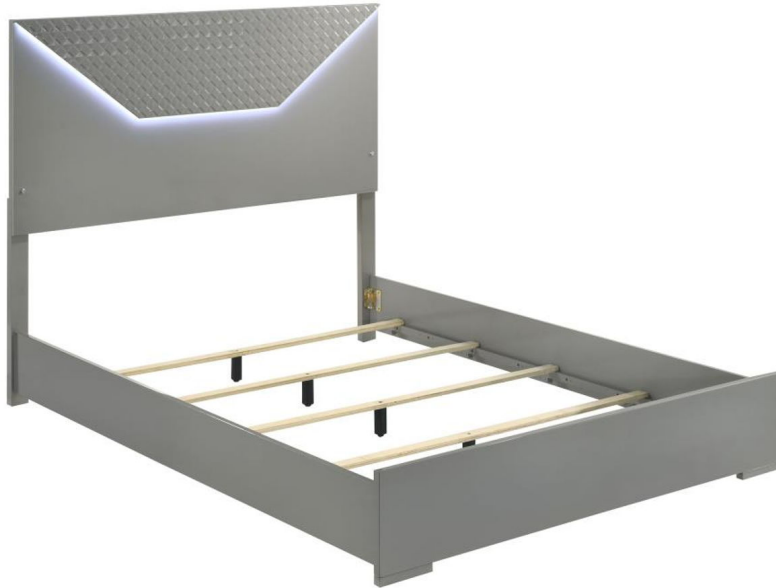

105 S 4th Street | Martins Ferry | OH 43935

(740) 633-2200

Ives

SKU Number:
224971QB2

\$50.00

Sale Price

Dimensions : 0W X 0D X 0H

SHARE IT:

Coaster Fine Furniture 224971QB2 Ives - Queen Side Rails & Slats, Box 2 of 2 - Gray High Gloss

Transform your bedroom with this luxurious bed, featuring a true polyurethane high gloss finish that exudes contemporary Italian elegance. The headboard showcases a stunning 3-dimensional diamond tile emboss, adding texture and a sleek, modern touch. With integrated touch LED lighting, this bed provides a warm, ambient glow, pe...