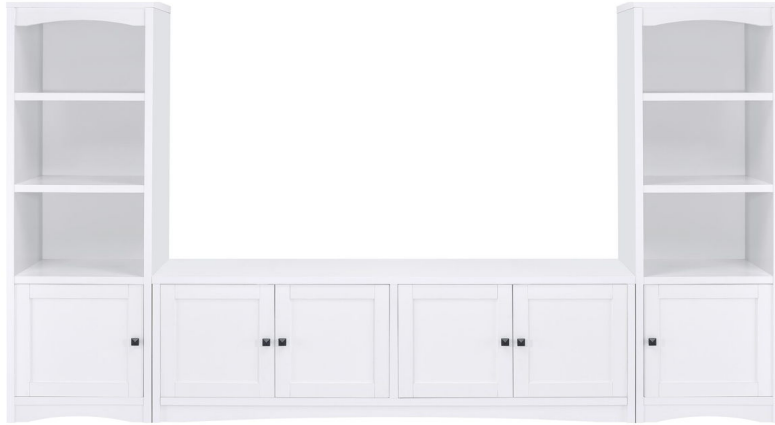

105 S 4th Street | Martins Ferry | OH 43935

(740) 633-2200

Laughlin

Sku Number:

724113-SET

\$1,377.00

Sale Price

Compare At

~~\$1,817.00~~

Dimensions : 125W X 15.5D X 70.75H

SHARE IT:

Coaster Fine Furniture 724113-SET Laughlin - 3 Piece Entertainment Center TV Stand - White

Transform your living space with this beautifully crafted entertainment center, designed to combine style and functionality for your media needs. Anchored by a 78-inch TV stand, this set is perfect for hosting up to an 85-inch television, offering a spacious and organized solution for your home. The TV stand features four doors...