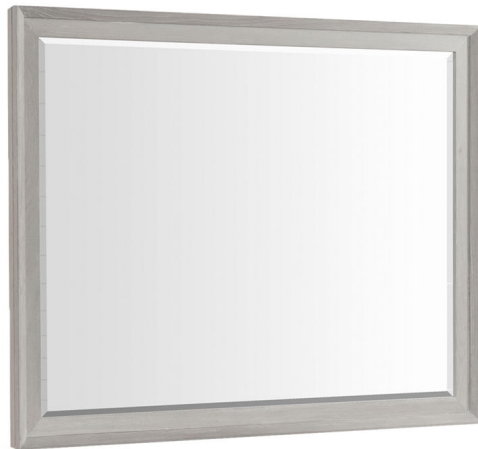

**Bayside**

**Sku Number:**

BY-BR-9891-WHT-C

**\$359.00**

Sale Price

Compare At

~~\$479.00~~

Dimensions : 1.5W X 48D X 36.13H

SHARE IT:    

Intercon BY-BR-9891-WHT-C Intercon BY-BR-9891-WHT-C Bayside - Mirror - Silver

The Bayside Bedroom Collections is constructed of Solid Ash and Ash Veneer. Available in two classic finishes – Black or White, for a simple timeless style. The unique bar pull hardware has a light, distressed bronze finish, and all drawer boxes are constructed of solid spruce with English dovetail joinery.