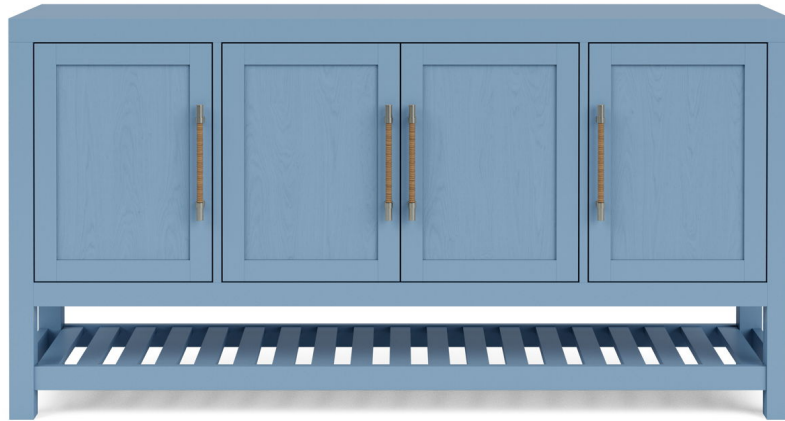

105 S 4th Street | Martins Ferry | OH 43935

(740) 633-2200

**Rosalie**

Sku Number:

30756

**\$1,789.00**

Sale Price

Compare At

~~\$2,379.00~~

Dimensions : 72W X 72D X 38H

SHARE IT:

Riverside Furniture 30756 Riverside Furniture 30756 Rosalie - Server - Blue

Rosalie - Server

**SPRING SALE** 36 Months Interest Free + Free Delivery & Setup + Free Removal Of Old \*Certain Restrictions Apply