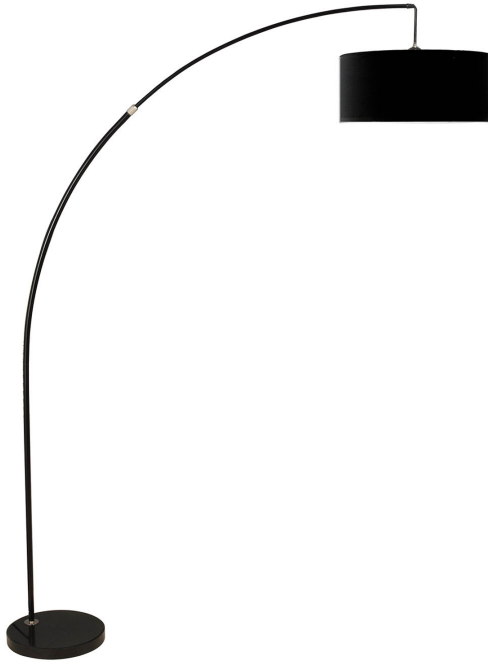

105 S 4th Street | Martins Ferry | OH 43935

(740) 633-2200

Jess

Sku Number:

L76931BK

\$219.00

Sale Price

Compare At

~~\$289.00~~

Dimensions : 18W X 18D X 86H

Furniture of America L76931BK Jess - Arc Lamp - Black

This arch lamp with marble base and extendable neck is the perfect fixture for that chic, contemporary condo space. Finished in black. Product Features Contemporary Black Marble, Metal Extendable Neck Black Shade Height: 86" 1PC/CTN 18" Dia X 86"H