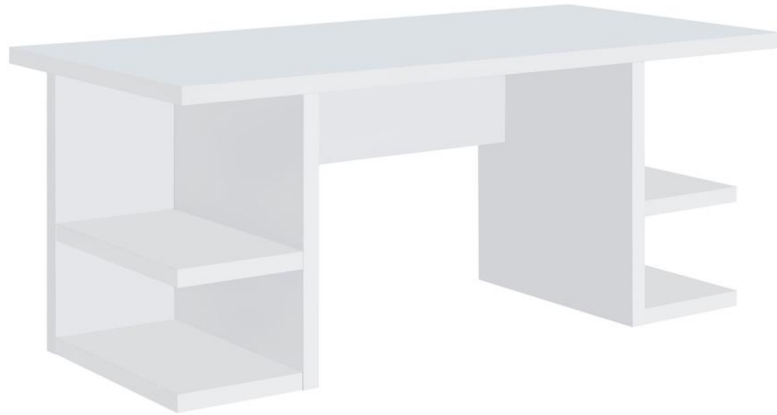

📍 105 S 4th Street | Martins Ferry | OH 43935

☎ (740) 633-2200

Alice

Sku Number:

801455

\$419.00

Sale Price

Compare At

~~\$559.00~~

Dimensions : 70.75W X 31.5D X 30H

SHARE IT:    

CoasterEssence 801455 Alice - 4-Shelf Engineered Wood Writing Desk - White

Enhance your workspace with this modern writing desk, featuring a sleek white finish and a spacious design for maximum functionality. The clean-lined silhouette offers a contemporary touch, while four open shelves provide ample storage for books, office supplies, or decorative items. The wide tabletop surface accommodates a lar...