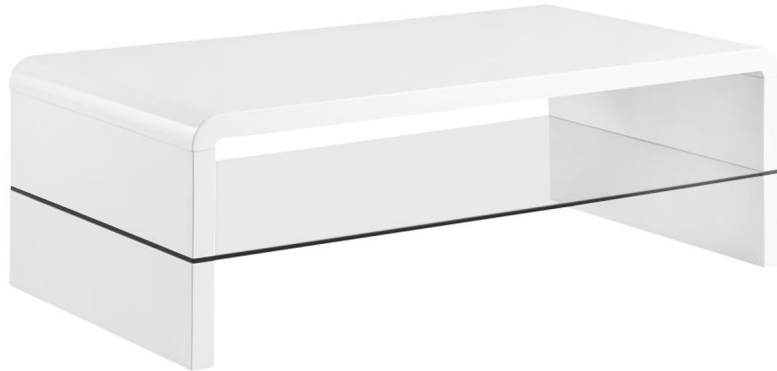

105 S 4th Street | Martins Ferry | OH 43935

(740) 633-2200

**Airell**

**Sku Number:**

703798

**\$369.00**

Sale Price

Compare At

~~\$489.00~~

Dimensions : 47.25W X 23.5D X 15.75H

SHARE IT:

CoasterEssence 703798 Airell - Rectangular Coffee Table With Shelf - White High Gloss

This ultra-modern coffee table showcases a sleek, high-gloss white finish and clean lines. Its rectangular tabletop flows seamlessly into waterfall edges, creating a contemporary silhouette. A clear tempered glass shelf offers an airy, open feel while providing functional storage. Perfect for displaying books or decor, this tab...