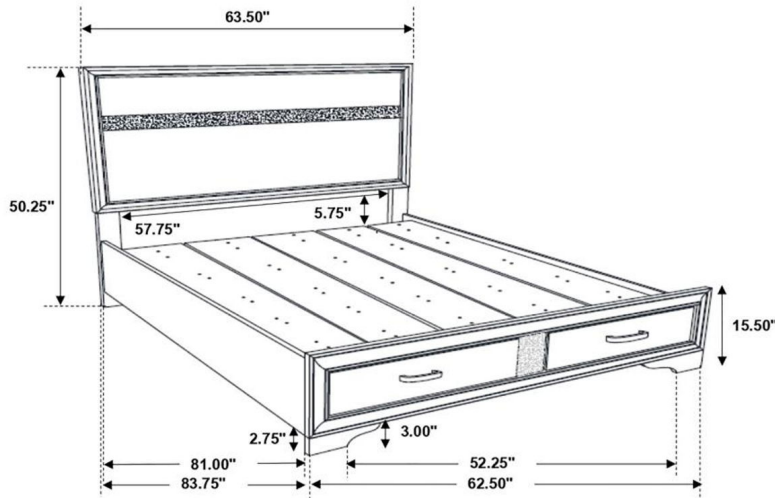

Inner Size of Bed: 60.75"W X 81.00"D  
 Inner Size of Drawer : 4.00"W X 15.00"D X 23.25"H X 0.25"T

**Miranda**

SKU Number:  
206361Q

**\$617.00**

Sale Price

Compare At  
~~\$817.00~~

Dimensions : 63.5W X 83.75D X 50.25H

SHARE IT:    

**CoasterEveryday 206361Q Miranda - Wood Queen Storage Panel Bed - Black**

This alluring bed from the Miranda collection has both fashion and function. It features crisp lines and a headboard that's as simple as it is impressive. The footboard is built with two roomy drawers to hold extra sheets and blankets. The bed has an effortless timelessness and elegance. Add to the bedroom for a charming ambian...