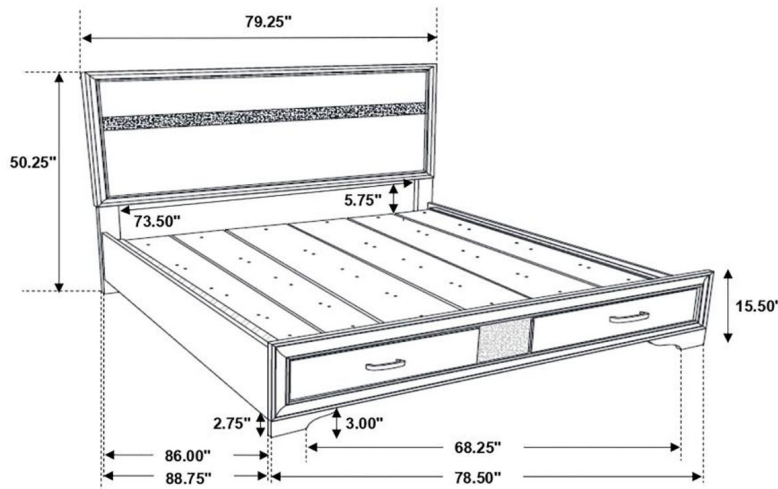

Inner Size of Bed: 76.75"W X 86.00"D
 Inner Size of Drawer : 4.00"W X 15.00"D X 23.25"H X 0.25"T

Miranda

SKU Number:
206361KW

\$867.00

Sale Price

Compare At

~~\$1,137.00~~

Dimensions : 79.25W X 88.75D X 50.25H

SHARE IT:    

CoasterEveryday 206361KW Miranda - Wood California King Storage Panel Bed - Black

This alluring bed from the Miranda collection has both fashion and function. It features crisp lines and a headboard that's as simple as it is impressive. The footboard is built with two roomy drawers to hold extra sheets and blankets. The bed has an effortless timelessness and elegance. Add to the bedroom for a charming ambian...