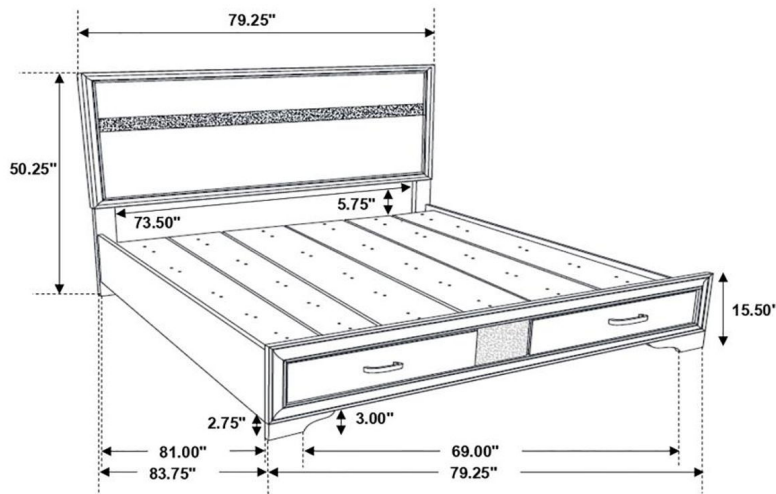

Inner Size of Bed : 76.75"W X 81.00"D
 Inner Size of Drawer : 4.00"W X 15.00"D X 23.25"H X 0.25"T

Miranda

SKU Number:
206361KE

\$867.00

Sale Price

Compare At

~~\$1,137.00~~

Dimensions : 79.25W X 83.75D X 50.25H

SHARE IT:    

CoasterEveryday 206361KE Miranda - Wood Eastern King Storage Panel Bed - Black

This alluring bed from the Miranda collection has both fashion and function. It features crisp lines and a headboard that's as simple as it is impressive. The footboard is built with two roomy drawers to hold extra sheets and blankets. The bed has an effortless timelessness and elegance. Add to the bedroom for a charming ambian...