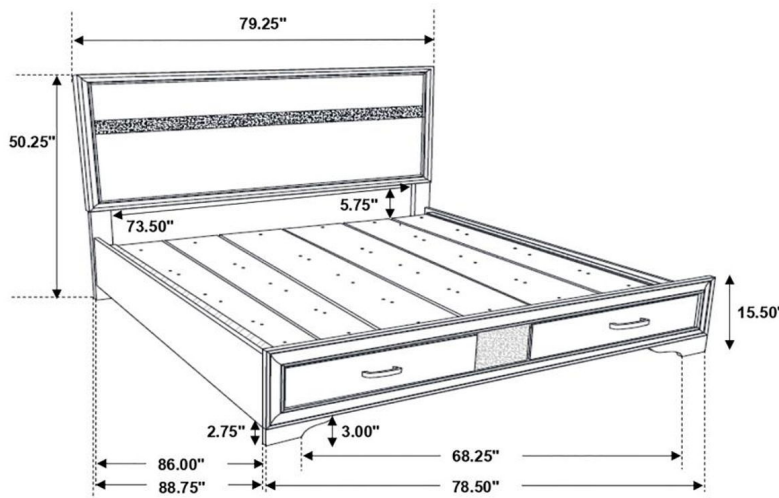

Inner Size of Bed: 76.75"W X 86.00"D
 Inner Size of Drawer : 4.00"W X 15.00"D X 23.25"H X 0.25"T

Miranda

SKU Number:
205111KW

\$867.00

Sale Price

Compare At

~~\$1,137.00~~

Dimensions : 79.25W X 88.75D X 50.25H

SHARE IT:    

CoasterEveryday 205111KW Miranda - Wood California King Storage Panel Bed - White

This alluring bed from the Miranda collection has both fashion and function. It features crisp lines and a headboard that's as simple as it is impressive. The footboard is built with two roomy drawers to hold extra sheets and blankets. The bed has an effortless timelessness and elegance. Add to the bedroom for a charming ambian...