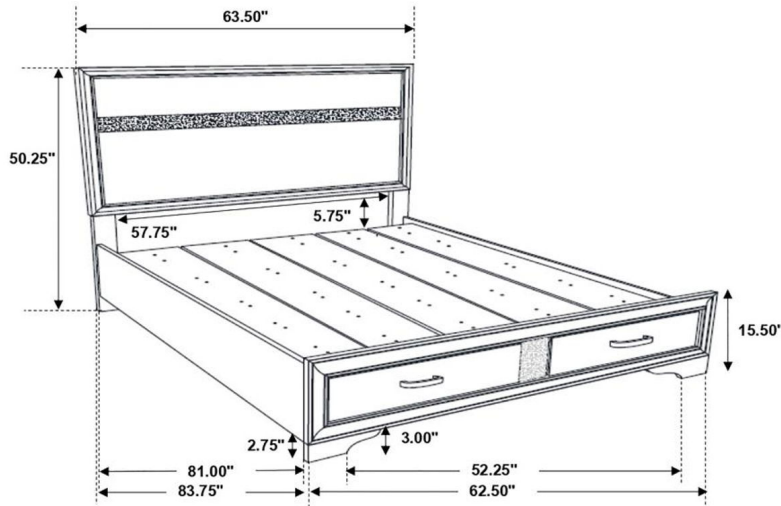

Inner Size of Bed: 60.75"W X 81.00"D
 Inner Size of Drawer : 4.00"W X 15.00"D X 23.25"H X 0.25"T

Miranda

SKU Number:
205111Q

\$617.00

Sale Price

Compare At
~~\$817.00~~

Dimensions : 63.5W X 83.75D X 50.25H

CoasterEveryday 205111Q Miranda - Wood Queen Storage Panel Bed - White

This alluring bed from the Miranda collection has both fashion and function. It features crisp lines and a headboard that's as simple as it is impressive. The footboard is built with two roomy drawers to hold extra sheets and blankets. The bed has an effortless timelessness and elegance. Add to the bedroom for a charming ambian...