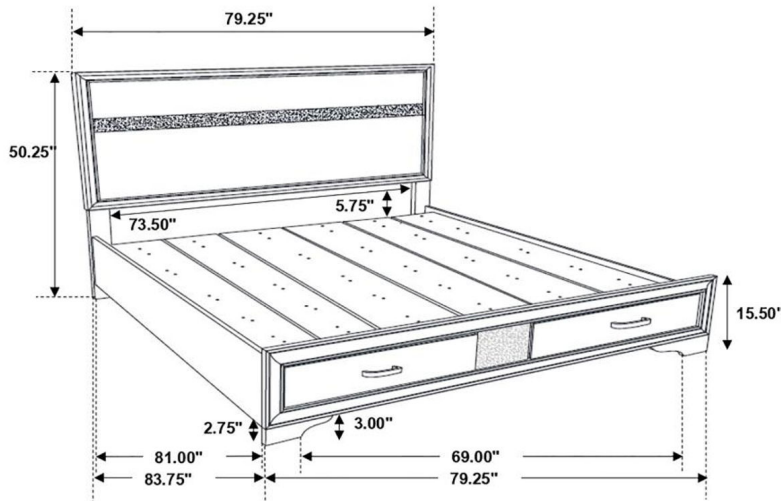

Inner Size of Bed: 76.75"W X 81.00"D  
 Inner Size of Drawer : 4.00"W X 15.00"D X 23.25"H X 0.25"T

**Miranda**

SKU Number:  
205111KE

**\$867.00**

Sale Price

Compare At

**\$1,137.00**

Dimensions : 79.25W X 83.75D X 50.25H

SHARE IT:    

CoasterEveryday 205111KE Miranda - Wood Eastern King Storage Panel Bed - White

This alluring bed from the Miranda collection has both fashion and function. It features crisp lines and a headboard that's as simple as it is impressive. The footboard is built with two roomy drawers to hold extra sheets and blankets. The bed has an effortless timelessness and elegance. Add to the bedroom for a charming ambian...