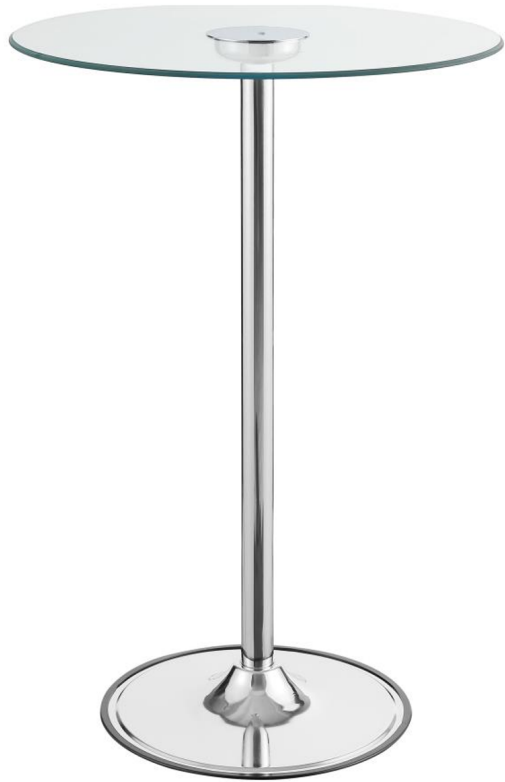

105 S 4th Street | Martins Ferry | OH 43935

(740) 633-2200

Thea

Sku Number:

122400

\$288.00

Sale Price

Compare At

~~\$378.00~~

Dimensions : 28W X 28D X 42H

SHARE IT:

CoasterEssence 122400 Thea - Round Glass Top LED Bistro Bar Table - Chrome

Modern appeal is evident in each and every contour of this contemporary bar table. Its pedestal base boasts a gleaming chrome finish and rounded foot. A petite tempered glass table top is clear, adding to a clean, minimalist presentation. The glass table top is further adorned with transitioning LED lights. Perfect for a compac...