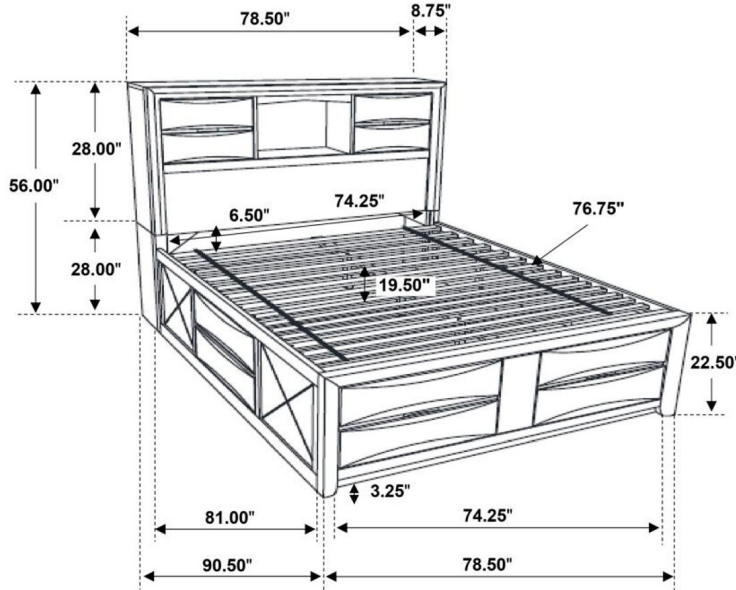

Inner Size: 76.75"W X 81.00"D
 Inner Size of Drawer : 23.25"W X 12.75"D X 4.25"H X 0.25"T

Briana

SKU Number:
202701KE

\$1,547.00

Sale Price

Compare At

~~\$2,067.00~~

Dimensions : 78.75W X 90.75D X 56H

SHARE IT:    

CoasterEssence 202701KE Briana - Wood Eastern King Storage Bookcase Bed - Black

Open and geometric, this eastern king storage bed updates any bedroom. Perfect for a primary suite of any size, the simple silhouette is updated with chamfered edge drawer fronts that add depth. In a sleek black finish, the headboard is full of clean lines and is constructed with drop down compartments and a shelf. Store linens...