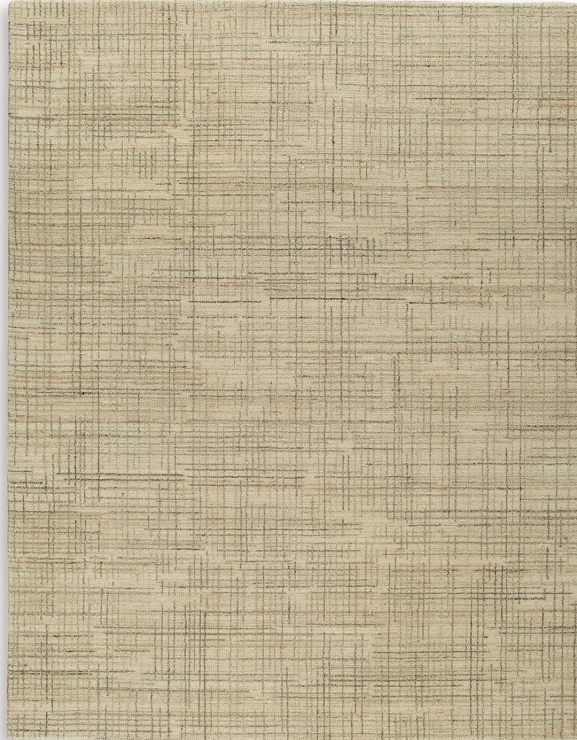

105 S 4th Street | Martins Ferry | OH 43935

(740) 633-2200

**Janston**

Sku Number:

R406861

**\$639.00**

Sale Price

Compare At

~~\$859.00~~

Dimensions : 92W X 119.75D X 0.75H

SHARE IT:

Signature Design by Ashley® R406861 Janston - 8' x 10' Rug - Ivory / Gray / Tan

One key ingredient to any well-made living room is a rug with barefoot-friendly softness. You'll find that—and much more—with this area rug. Its hand-tufted pile is a pleasure for the senses, while the gorgeous plaid pattern infuses a modern sensibility that simply suits your style. Product Features Made of wool and polyester Hand...