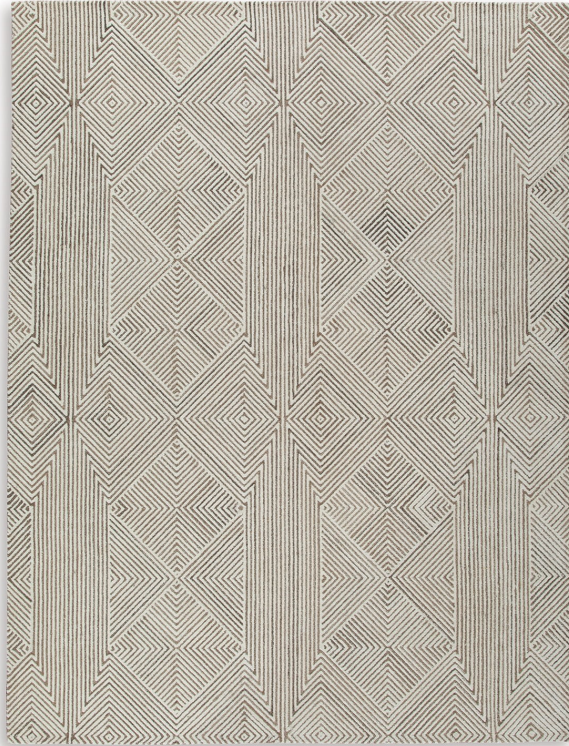

📍 105 S 4th Street | Martins Ferry | OH 43935

☎ (740) 633-2200

Jadott

Sku Number:

R406801

\$619.00

Sale Price

Compare At

~~\$819.00~~

Dimensions : 91.38W X 118.38D X 0.63H

SHARE IT:    

Signature Design by Ashley® R406801 Jadott - 8' x 10' Rug - Beige / Brown

Bring cozy, casual charm to your home. With its hand-tufted geometric pattern, rich texture and captivating two-tone colorway, this area rug brings a modern appeal to every interior. Product Features Made of wool and polyester Hand-tufted 7mm pile Backed with cotton Due to the handcrafted nature of this product, some variation may oc...